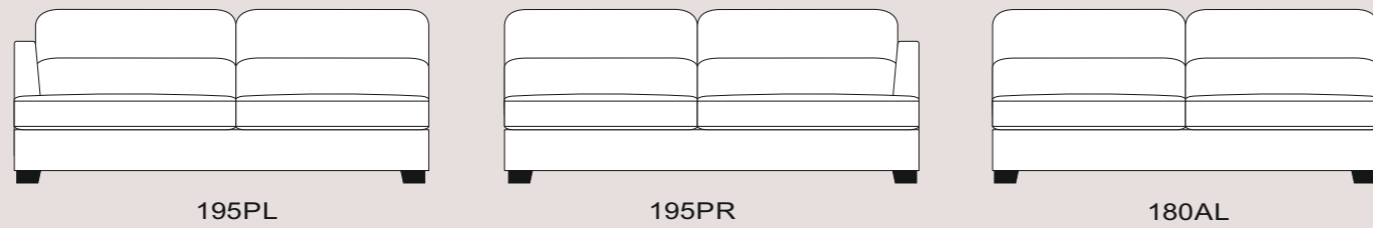

Available in a wide selection of fabrics, colours and designs

Choices of sofa size

Complete modular range

See over for more...

Available in a wide selection of fabrics, colours and designs

Choices of sofa size

Complete modular range

All dimensions are approximate.
Please allow tolerance of +/- 25mm (1")

SPECIFICATION:

- Seat Suspension - Serpentine spring system
- Back Suspension - Elasticated webbing
- Wooden Feet - Available in light oak, beech, dark brown, black
- Metal Feet - Not available
- Model Number - 0355A

COMFORT OPTIONS:

- Classic Seat Comfort – Not available
- Supasoft Seat Comfort - High quality foam with a fibre topper
- Dynamic Seat Comfort – Multi-layer high elastic foam with ripple profile and stabilising core
- Classic Back Comfort - High quality fibre
- Premium Back Comfort – Feather and fibre mix