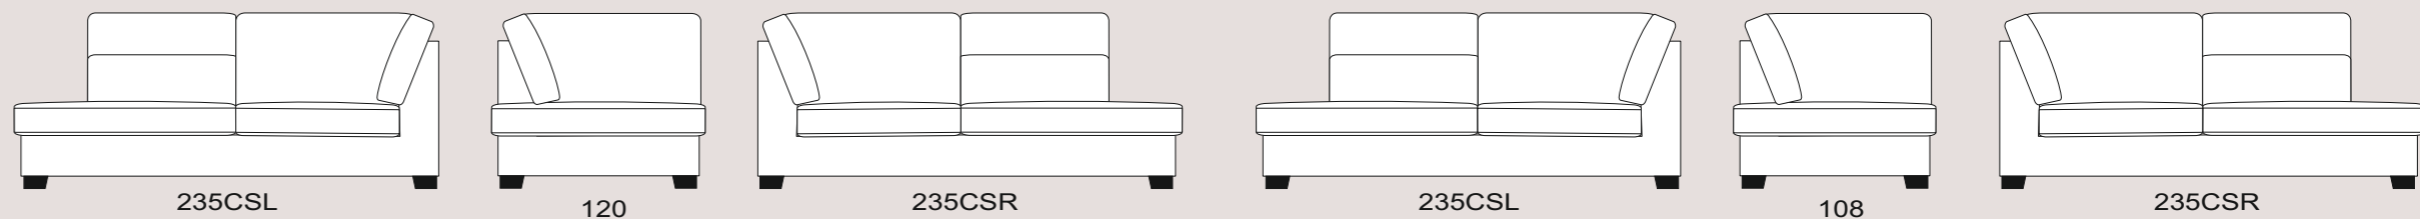

Available in a wide selection of fabrics, colours and designs

Choices of sofa size

Complete modular range

See over for more...

Available in a wide selection of fabrics, colours and designs

Choices of sofa size

Complete modular range

All dimensions are approximate.
Please allow tolerance of +/- 25mm (1")

SPECIFICATION:

- Seat Suspension - Serpentine spring system
- Back Suspension - Elasticated webbing
- Wooden Feet - Available in light oak, beech, dark brown, black
- Metal Feet - Not available
- Model Number - 0355A

COMFORT OPTIONS:

- Classic Seat Comfort – Not available
- Supasoft Seat Comfort - High quality foam with a fibre topper
- Dynamic Seat Comfort – Multi-layer high elastic foam with ripple profile and stabilising core
- Classic Back Comfort - High quality fibre
- Premium Back Comfort – Feather and fibre mix