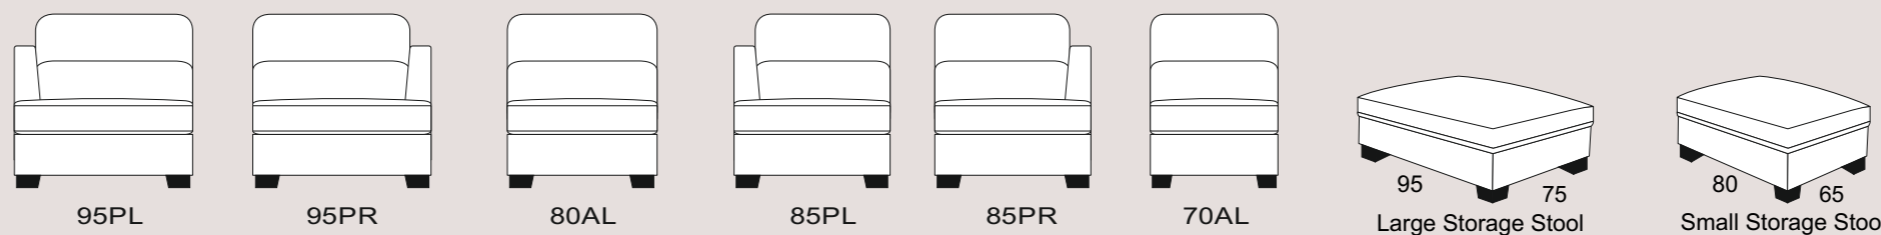

Available in a wide selection of fabrics, colours and designs

Choices of sofa size

Complete modular range

See over for more...

Available in a wide selection of fabrics, colours and designs

Choices of sofa size

Complete modular range

All dimensions are approximate.
Please allow tolerance of +/- 25mm (1")

SPECIFICATION:

- Seat Suspension - Serpentine spring system
- Back Suspension - Elasticated webbing
- Wooden Feet - Available in light oak, beech, dark brown, black
- Metal Feet - Not available
- Model Number - 0355A

COMFORT OPTIONS:

- Classic Seat Comfort – Not available
- Supasoft Seat Comfort - High quality foam with a fibre topper
- Dynamic Seat Comfort – Multi-layer high elastic foam with ripple profile and stabilising core
- Classic Back Comfort - High quality fibre
- Premium Back Comfort – Feather and fibre mix