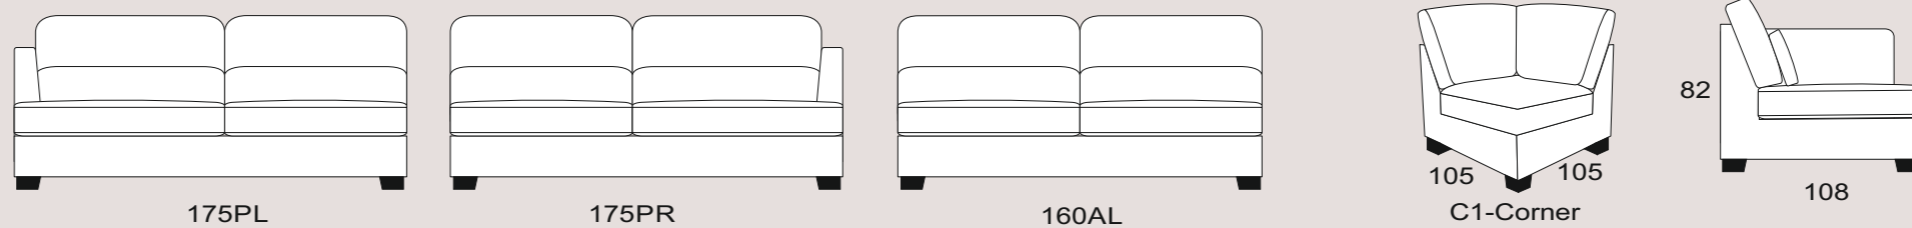

Available in a wide selection of fabrics, colours and designs

Choices of sofa size

Complete modular range

See over for more...

Available in a wide selection of fabrics, colours and designs

Choices of sofa size

Complete modular range

All dimensions are approximate.
Please allow tolerance of +/- 25mm (1")

SPECIFICATION:

- Seat Suspension - Serpentine spring system
- Back Suspension - Elasticated webbing
- Wooden Feet - Available in light oak, beech, dark brown, black
- Metal Feet - Not available
- Model Number - 0355A

COMFORT OPTIONS:

- Classic Seat Comfort – Not available
- Supasoft Seat Comfort - High quality foam with a fibre topper
- Dynamic Seat Comfort – Multi-layer high elastic foam with ripple profile and stabilising core
- Classic Back Comfort - High quality fibre
- Premium Back Comfort – Feather and fibre mix