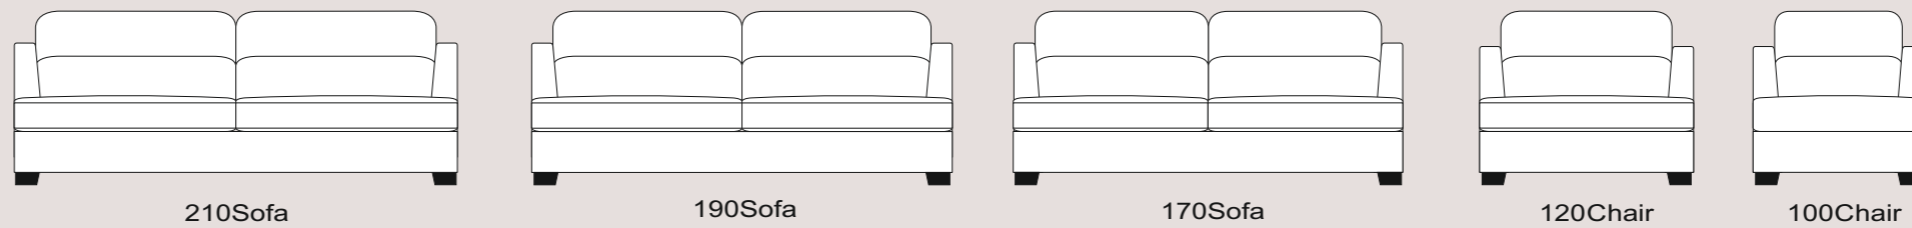

Available in a wide selection of fabrics, colours and designs

Choices of sofa size

Complete modular range

See over for more...

Available in a wide selection of fabrics, colours and designs

Choices of sofa size

Complete modular range

All dimensions are approximate.
Please allow tolerance of +/- 25mm (1")

SPECIFICATION:

- Seat Suspension - Serpentine spring system
- Back Suspension - Elasticated webbing
- Wooden Feet - Available in light oak, beech, dark brown, black
- Metal Feet - Not available
- Model Number - 0355A

COMFORT OPTIONS:

- Classic Seat Comfort – Not available
- Supasoft Seat Comfort - High quality foam with a fibre topper
- Dynamic Seat Comfort – Multi-layer high elastic foam with ripple profile and stabilising core
- Classic Back Comfort - High quality fibre
- Premium Back Comfort – Feather and fibre mix