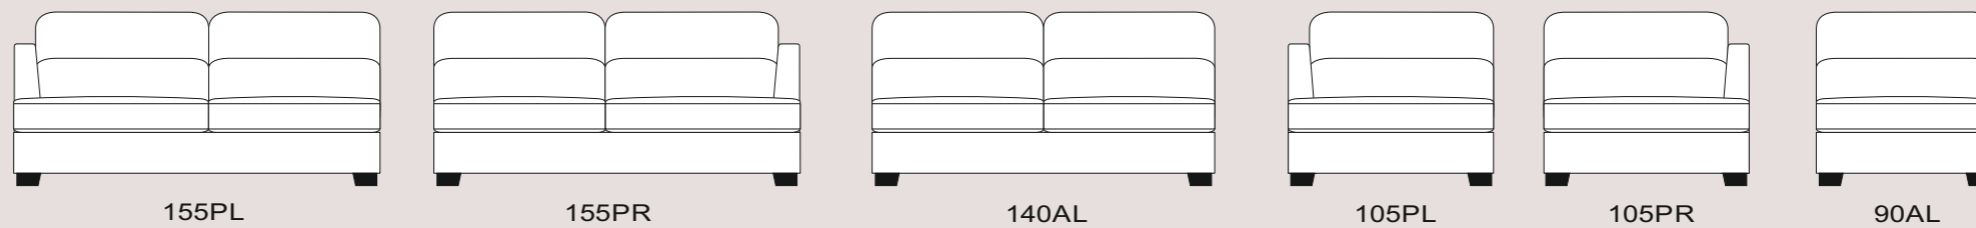

Available in a wide selection of fabrics, colours and designs

Choices of sofa size

Complete modular range

See over for more...

Available in a wide selection of fabrics, colours and designs

Choices of sofa size

Complete modular range

All dimensions are approximate.
Please allow tolerance of +/- 25mm (1")

SPECIFICATION:

- Seat Suspension - Serpentine spring system
- Back Suspension - Elasticated webbing
- Wooden Feet - Available in light oak, beech, dark brown, black
- Metal Feet - Not available
- Model Number - 0355A

COMFORT OPTIONS:

- Classic Seat Comfort – Not available
- Supasoft Seat Comfort - High quality foam with a fibre topper
- Dynamic Seat Comfort – Multi-layer high elastic foam with ripple profile and stabilising core
- Classic Back Comfort - High quality fibre
- Premium Back Comfort – Feather and fibre mix