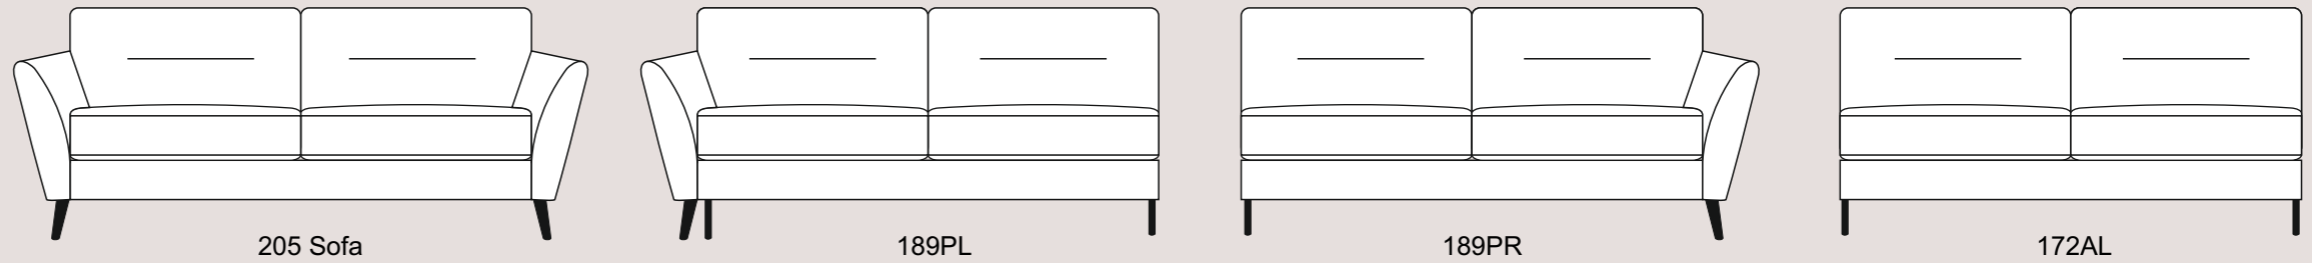

Available in a wide selection of fabrics, colours and designs

Choices of sofa size

Complete modular range

*See over for more...*

Available in a wide selection of fabrics, colours and designs

Choices of sofa size

Complete modular range

All dimensions are approximate.  
Please allow tolerance of +/- 25mm (1")

**SPECIFICATION:**

- Seat Suspension - Serpentine spring system
- Back Suspension - Elasticated webbing
- Wooden Feet - Available in light oak, beech, dark brown and black
- Metal Feet - Not available
- Model Number - 0418A (fabric) and 0417 (leather)

**COMFORT OPTIONS:**

- Classic Seat Comfort - High density foam
- Supasoft Seat Comfort - High density foam core with a fibre filled duvet wrap
- Dynamic Seat Comfort - Multi-layer high elastic foam with ripple profile and stabilising core
- Classic Back Comfort - High quality fibre
- Premium Back Comfort - Not available