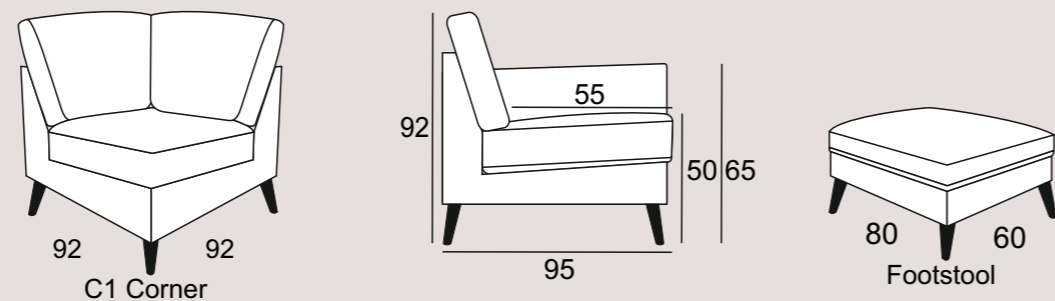

Available in a wide selection of fabrics, colours and designs

Choices of sofa size

Complete modular range

*See over for more...*

Available in a wide selection of fabrics, colours and designs

Choices of sofa size

Complete modular range

All dimensions are approximate.  
Please allow tolerance of +/- 25mm (1")

**SPECIFICATION:**

- Seat Suspension - Serpentine spring system
- Back Suspension - Elasticated webbing
- Wooden Feet - Available in light oak, beech, dark brown and black
- Metal Feet - Not available
- Model Number - 0418A (fabric) and 0417 (leather)

**COMFORT OPTIONS:**

- Classic Seat Comfort - High density foam
- Supasoft Seat Comfort - High density foam core with a fibre filled duvet wrap
- Dynamic Seat Comfort - Multi-layer high elastic foam with ripple profile and stabilising core
- Classic Back Comfort - High quality fibre
- Premium Back Comfort - Not available