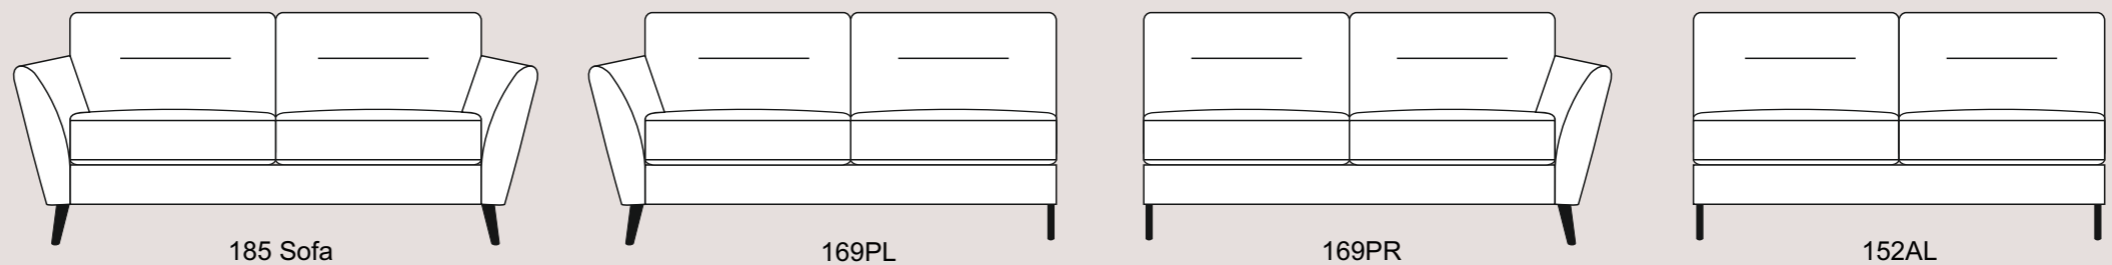

Available in a wide selection of fabrics, colours and designs

Choices of sofa size

Complete modular range

*See over for more...*

Available in a wide selection of fabrics, colours and designs

Choices of sofa size

Complete modular range

All dimensions are approximate.  
Please allow tolerance of +/- 25mm (1")

**SPECIFICATION:**

- Seat Suspension - Serpentine spring system
- Back Suspension - Elasticated webbing
- Wooden Feet - Available in light oak, beech, dark brown and black
- Metal Feet - Not available
- Model Number - 0418A (fabric) and 0417 (leather)

**COMFORT OPTIONS:**

- Classic Seat Comfort - High density foam
- Supasoft Seat Comfort - High density foam core with a fibre filled duvet wrap
- Dynamic Seat Comfort - Multi-layer high elastic foam with ripple profile and stabilising core
- Classic Back Comfort - High quality fibre
- Premium Back Comfort - Not available