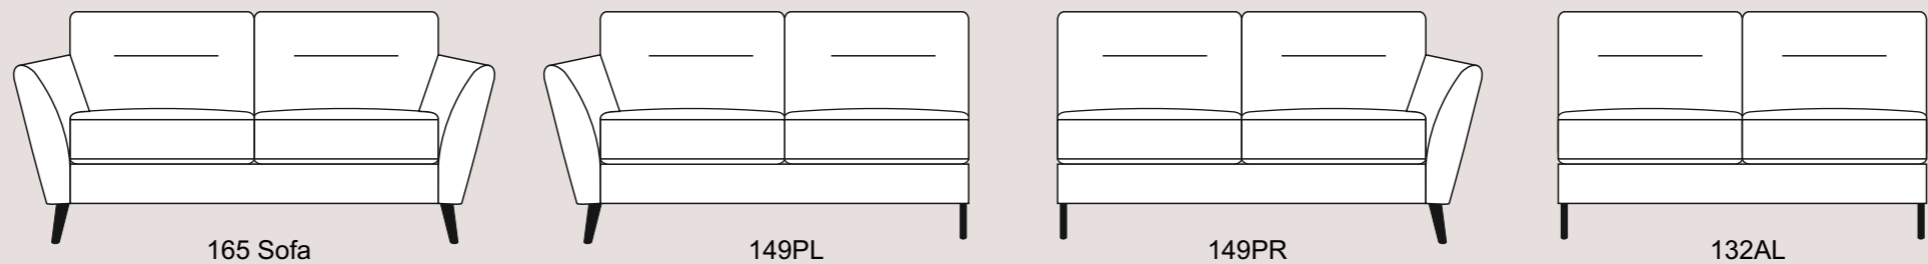

Available in a wide selection of fabrics, colours and designs

Choices of sofa size

Complete modular range

*See over for more...*

Available in a wide selection of fabrics, colours and designs

Choices of sofa size

Complete modular range

All dimensions are approximate.  
Please allow tolerance of +/- 25mm (1")

**SPECIFICATION:**

- Seat Suspension - Serpentine spring system
- Back Suspension - Elasticated webbing
- Wooden Feet - Available in light oak, beech, dark brown and black
- Metal Feet - Not available
- Model Number - 0418A (fabric) and 0417 (leather)

**COMFORT OPTIONS:**

- Classic Seat Comfort - High density foam
- Supasoft Seat Comfort - High density foam core with a fibre filled duvet wrap
- Dynamic Seat Comfort - Multi-layer high elastic foam with ripple profile and stabilising core
- Classic Back Comfort - High quality fibre
- Premium Back Comfort - Not available