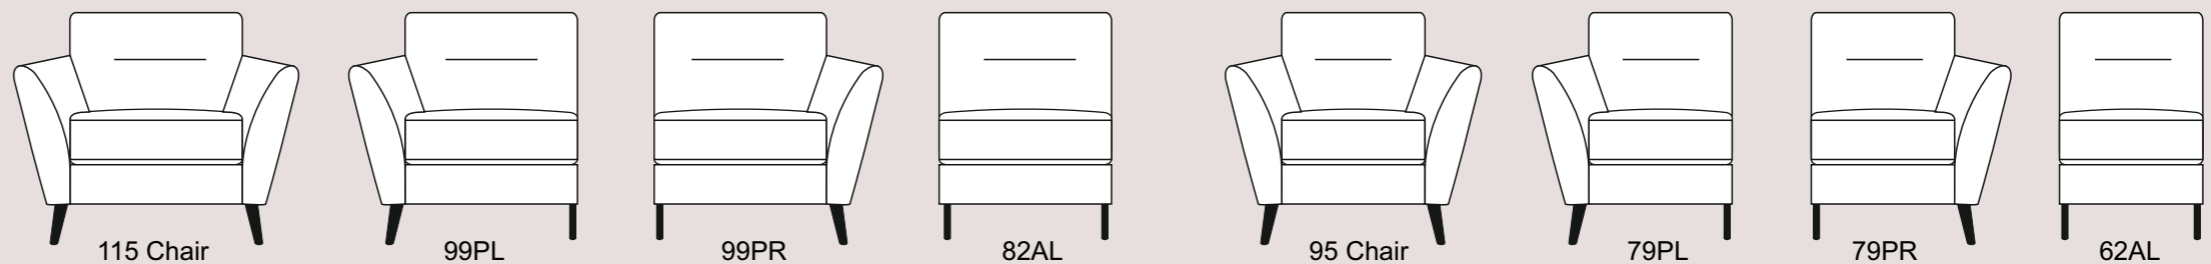

Available in a wide selection of fabrics, colours and designs

Choices of sofa size

Complete modular range

*See over for more...*

Available in a wide selection of fabrics, colours and designs

Choices of sofa size

Complete modular range

All dimensions are approximate.  
Please allow tolerance of +/- 25mm (1")

**SPECIFICATION:**

- Seat Suspension - Serpentine spring system
- Back Suspension - Elasticated webbing
- Wooden Feet - Available in light oak, beech, dark brown and black
- Metal Feet - Not available
- Model Number - 0418A (fabric) and 0417 (leather)

**COMFORT OPTIONS:**

- Classic Seat Comfort - High density foam
- Supasoft Seat Comfort - High density foam core with a fibre filled duvet wrap
- Dynamic Seat Comfort - Multi-layer high elastic foam with ripple profile and stabilising core
- Classic Back Comfort - High quality fibre
- Premium Back Comfort - Not available