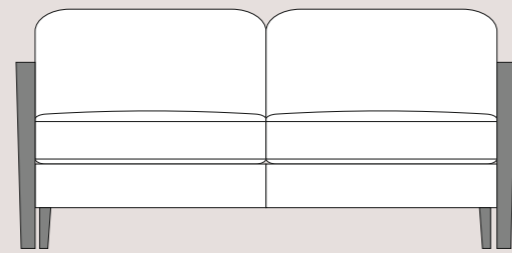

Available in a wide selection of fabrics, colours and designs

Choices of sofa size

See over for more...

Available in a wide selection of fabrics, colours and designs

Choices of sofa size

185Sofa

178PL

178PR

170AL

165Sofa

158PL

158PR

150AL

90 90
C1-Corner

145Sofa

138PL

COMFORT OPTIONS:

Classic Seat Comfort - High elastic foam
Supasoft Seat Comfort - Not available
Dynamic Seat Comfort - Multi-layer high elastic foam with ripple profile and stabilising core
Classic Back Comfort - High quality fibre
Premium Back Comfort - Not available