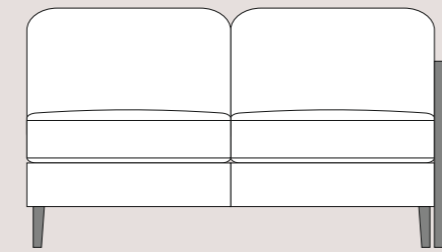

Available in a wide selection of fabrics, colours and designs

Choices of sofa size

See over for more...

Available in a wide selection of fabrics, colours and designs

Choices of sofa size

185Sofa

178PL

178PR

170AL

165Sofa

158PL

158PR

150AL

90 90
C1-Corner

145Sofa

138PL

83PL

83PR

75AL

205CSL

205CSR

All dimensions are approximate.
Please allow tolerance of +/- 25mm (1")

SPECIFICATION:

Seat Suspension - Serpentine spring system
Back Suspension - Elasticated webbing
Wooden Feet - Light oak, brown oak 15, dark brown
Metal Feet - Not available
Model Number - 0438A

COMFORT OPTIONS:

Classic Seat Comfort - High elastic foam
Supasoft Seat Comfort - Not available
Dynamic Seat Comfort - Multi-layer high elastic foam with ripple profile and stabilising core
Classic Back Comfort - High quality fibre
Premium Back Comfort - Not available