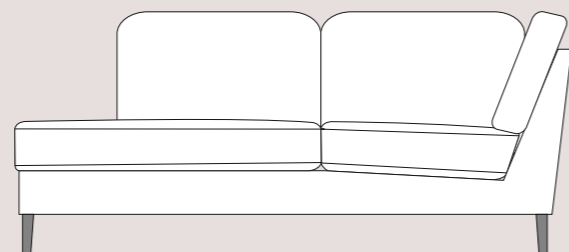

170AL

165Sofa

158PL

158PR

150AL

90 90
C1-Corner

145Sofa

138PL

138PR

130AL

75Accent Chair

70 90
Footstool

83CSAL

155

83CSAR

90Chair

83PL

83PR

75AL

205CSL

205CSR

All dimensions are approximate.
Please allow tolerance of +/- 25mm (1")

SPECIFICATION:

Seat Suspension - Serpentine spring system
Back Suspension - Elasticated webbing
Wooden Feet - Light oak, brown oak 15, dark brown
Metal Feet - Not available
Model Number - 0438A

COMFORT OPTIONS:

Classic Seat Comfort - High elastic foam
Supasoft Seat Comfort - Not available
Dynamic Seat Comfort - Multi-layer high elastic foam with ripple profile and stabilising core
Classic Back Comfort - High quality fibre
Premium Back Comfort - Not available