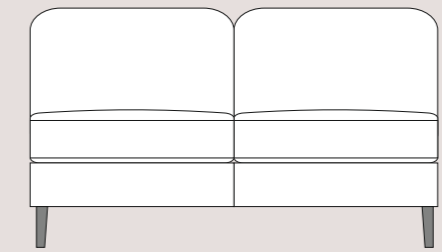

Available in a wide selection of fabrics, colours and designs

Choices of sofa size

See over for more...

Available in a wide selection of fabrics, colours and designs

Choices of sofa size

185Sofa

178PL

178PR

170AL

165Sofa

158PL

158PR

150AL

90 90
C1-Corner

145Sofa

138PL

83PL

83PR

75AL

205CSL

205CSR

All dimensions are approximate.
Please allow tolerance of +/- 25mm (1")

SPECIFICATION:

Seat Suspension - Serpentine spring system
Back Suspension - Elasticated webbing
Wooden Feet - Light oak, brown oak 15, dark brown
Metal Feet - Not available
Model Number - 0438A

COMFORT OPTIONS:

Classic Seat Comfort - High elastic foam
Supasoft Seat Comfort - Not available
Dynamic Seat Comfort - Multi-layer high elastic foam with ripple profile and stabilising core
Classic Back Comfort - High quality fibre
Premium Back Comfort - Not available