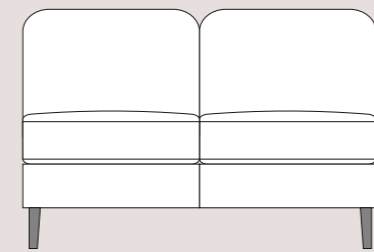

150AL

130AL