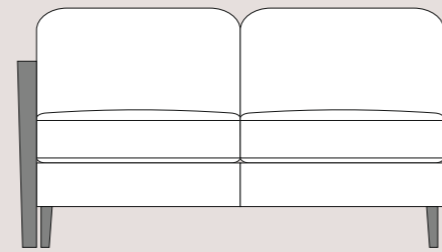

Available in a wide selection of fabrics, colours and designs

Choices of sofa size

See over for more...

Available in a wide selection of fabrics, colours and designs

Choices of sofa size

185Sofa

178PL

178PR

170AL

165Sofa

158PL

158PR

150AL

90 90
C1-Corner

145Sofa

138PL

COMFORT OPTIONS:

Classic Seat Comfort - High elastic foam
Supasoft Seat Comfort - Not available
Dynamic Seat Comfort - Multi-layer high elastic foam with ripple profile and stabilising core
Classic Back Comfort - High quality fibre
Premium Back Comfort - Not available