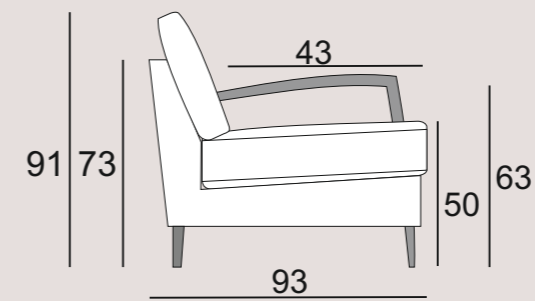

83PL

83PR

75AL

205CSL

205CSR

All dimensions are approximate.
Please allow tolerance of +/- 25mm (1")

SPECIFICATION:

Seat Suspension - Serpentine spring system
Back Suspension - Elasticated webbing
Wooden Feet - Light oak, brown oak 15, dark brown
Metal Feet - Not available
Model Number - 0438A

COMFORT OPTIONS:

Classic Seat Comfort - High elastic foam
Supasoft Seat Comfort - Not available
Dynamic Seat Comfort - Multi-layer high elastic foam with ripple profile and stabilising core
Classic Back Comfort - High quality fibre
Premium Back Comfort - Not available