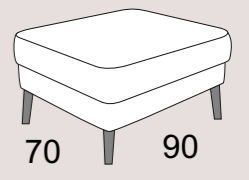

90 90
C1-Corner

70 90
Footstool