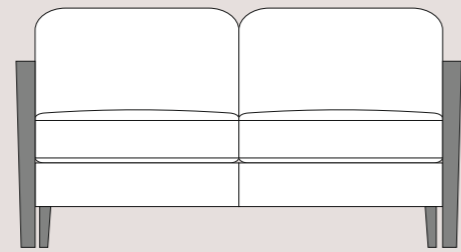

Available in a wide selection of fabrics, colours and designs

Choices of sofa size

See over for more...

Available in a wide selection of fabrics, colours and designs

Choices of sofa size

185Sofa

178PL

178PR

170AL

165Sofa

158PL

158PR

150AL

90 90
C1-Corner

145Sofa

138PL

COMFORT OPTIONS:

Classic Seat Comfort - High elastic foam
Supasoft Seat Comfort - Not available
Dynamic Seat Comfort - Multi-layer high elastic foam with ripple profile and stabilising core
Classic Back Comfort - High quality fibre
Premium Back Comfort - Not available