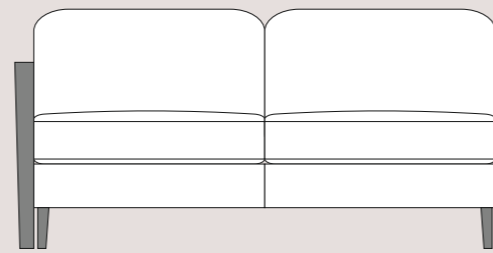

Available in a wide selection of fabrics, colours and designs

Choices of sofa size

See over for more...

Available in a wide selection of fabrics, colours and designs

Choices of sofa size

185Sofa

178PL

178PR

170AL

165Sofa

158PL

158PR

150AL

90 90
C1-Corner

145Sofa

138PL

83PL

83PR

75AL

205CSL

205CSR

All dimensions are approximate.
Please allow tolerance of +/- 25mm (1")

SPECIFICATION:

Seat Suspension - Serpentine spring system
Back Suspension - Elasticated webbing
Wooden Feet - Light oak, brown oak 15, dark brown
Metal Feet - Not available
Model Number - 0438A

COMFORT OPTIONS:

Classic Seat Comfort - High elastic foam
Supasoft Seat Comfort - Not available
Dynamic Seat Comfort - Multi-layer high elastic foam with ripple profile and stabilising core
Classic Back Comfort - High quality fibre
Premium Back Comfort - Not available