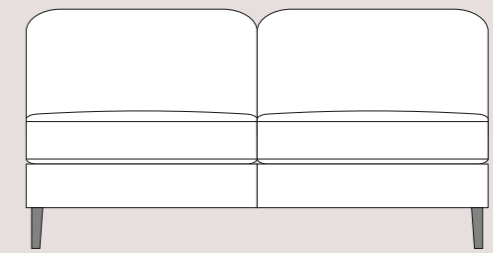

Available in a wide selection of fabrics, colours and designs

Choices of sofa size

See over for more...

Available in a wide selection of fabrics, colours and designs

Choices of sofa size

185Sofa

178PL

178PR

170AL

165Sofa

158PL

158PR

150AL

90 90
C1-Corner

145Sofa

138PL

83PL

83PR

75AL

205CSL

205CSR

All dimensions are approximate.
Please allow tolerance of +/- 25mm (1")

SPECIFICATION:

Seat Suspension - Serpentine spring system
Back Suspension - Elasticated webbing
Wooden Feet - Light oak, brown oak 15, dark brown
Metal Feet - Not available
Model Number - 0438A

COMFORT OPTIONS:

Classic Seat Comfort - High elastic foam
Supasoft Seat Comfort - Not available
Dynamic Seat Comfort - Multi-layer high elastic foam with ripple profile and stabilising core
Classic Back Comfort - High quality fibre
Premium Back Comfort - Not available