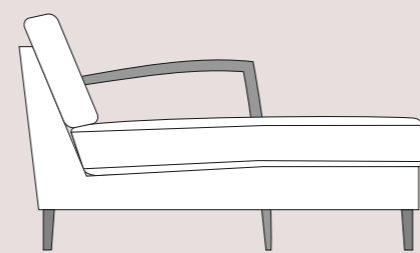

170AL

165Sofa

158PL

158PR

150AL

90 90
C1-Corner

145Sofa

138PL

138PR

130AL

75Accent Chair

70 90
Footstool

83CSAL

155

83CSAR

90Chair

83PL

83PR

75AL

205CSL

205CSR

All dimensions are approximate.
Please allow tolerance of +/- 25mm (1")

SPECIFICATION:

Seat Suspension - Serpentine spring system
Back Suspension - Elasticated webbing
Wooden Feet - Light oak, brown oak 15, dark brown
Metal Feet - Not available
Model Number - 0438A

COMFORT OPTIONS:

Classic Seat Comfort - High elastic foam
Supasoft Seat Comfort - Not available
Dynamic Seat Comfort - Multi-layer high elastic foam with ripple profile and stabilising core
Classic Back Comfort - High quality fibre
Premium Back Comfort - Not available