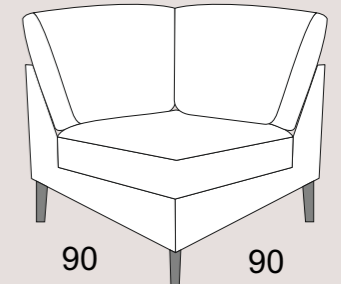

Available in a wide selection of fabrics, colours and designs

Choices of sofa size

See over for more...

Available in a wide selection of fabrics, colours and designs

Choices of sofa size

185Sofa

178PL

178PR

170AL

165Sofa

158PL

158PR

150AL

90 90
C1-Corner

145Sofa

138PL

138PR

130AL

75Accent Chair

70 90
Footstool

83CSAL

155

83CSAR

90Chair

83PL

83PR

75AL

205CSL

205CSR

All dimensions are approximate.
Please allow tolerance of +/- 25mm (1")

SPECIFICATION:

Seat Suspension - Serpentine spring system
Back Suspension - Elasticated webbing
Wooden Feet - Light oak, brown oak 15, dark brown
Metal Feet - Not available
Model Number - 0438A