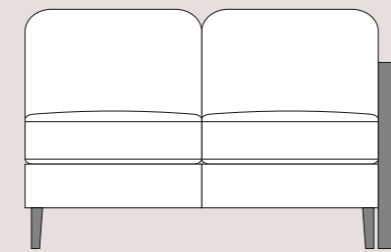

170AL

165Sofa

158PL

158PR

150AL

90 90
C1-Corner

145Sofa

138PL

83PL

83PR

75AL

205CSL

205CSR

All dimensions are approximate.
Please allow tolerance of +/- 25mm (1")

SPECIFICATION:

Seat Suspension - Serpentine spring system
Back Suspension - Elasticated webbing
Wooden Feet - Light oak, brown oak 15, dark brown
Metal Feet - Not available
Model Number - 0438A

COMFORT OPTIONS:

Classic Seat Comfort - High elastic foam
Supasoft Seat Comfort - Not available
Dynamic Seat Comfort - Multi-layer high elastic foam with ripple profile and stabilising core
Classic Back Comfort - High quality fibre
Premium Back Comfort - Not available