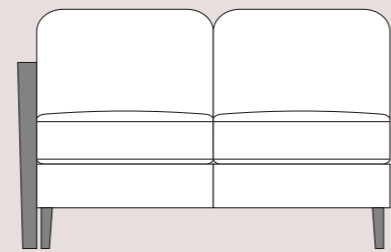

170AL

165Sofa

158PL

158PR

150AL

90 90
C1-Corner

145Sofa

138PL

83PL

83PR

75AL

205CSL

205CSR

All dimensions are approximate.
Please allow tolerance of +/- 25mm (1")

SPECIFICATION:

Seat Suspension - Serpentine spring system
Back Suspension - Elasticated webbing
Wooden Feet - Light oak, brown oak 15, dark brown
Metal Feet - Not available
Model Number - 0438A

COMFORT OPTIONS:

Classic Seat Comfort - High elastic foam
Supasoft Seat Comfort - Not available
Dynamic Seat Comfort - Multi-layer high elastic foam with ripple profile and stabilising core
Classic Back Comfort - High quality fibre
Premium Back Comfort - Not available