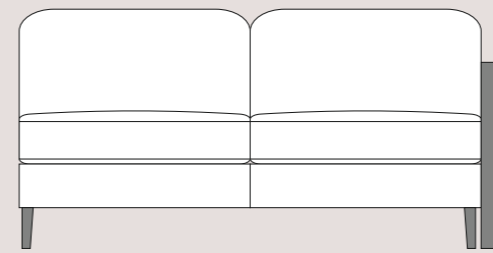

Available in a wide selection of fabrics, colours and designs

Choices of sofa size

See over for more...

Available in a wide selection of fabrics, colours and designs

Choices of sofa size

185Sofa

178PL

178PR

170AL

165Sofa

158PL

158PR

150AL

90 90
C1-Corner

145Sofa

138PL

83PL

83PR

75AL

205CSL

205CSR

All dimensions are approximate.
Please allow tolerance of +/- 25mm (1")

SPECIFICATION:

Seat Suspension - Serpentine spring system
Back Suspension - Elasticated webbing
Wooden Feet - Light oak, brown oak 15, dark brown
Metal Feet - Not available
Model Number - 0438A

COMFORT OPTIONS:

Classic Seat Comfort - High elastic foam
Supasoft Seat Comfort - Not available
Dynamic Seat Comfort - Multi-layer high elastic foam with ripple profile and stabilising core
Classic Back Comfort - High quality fibre
Premium Back Comfort - Not available