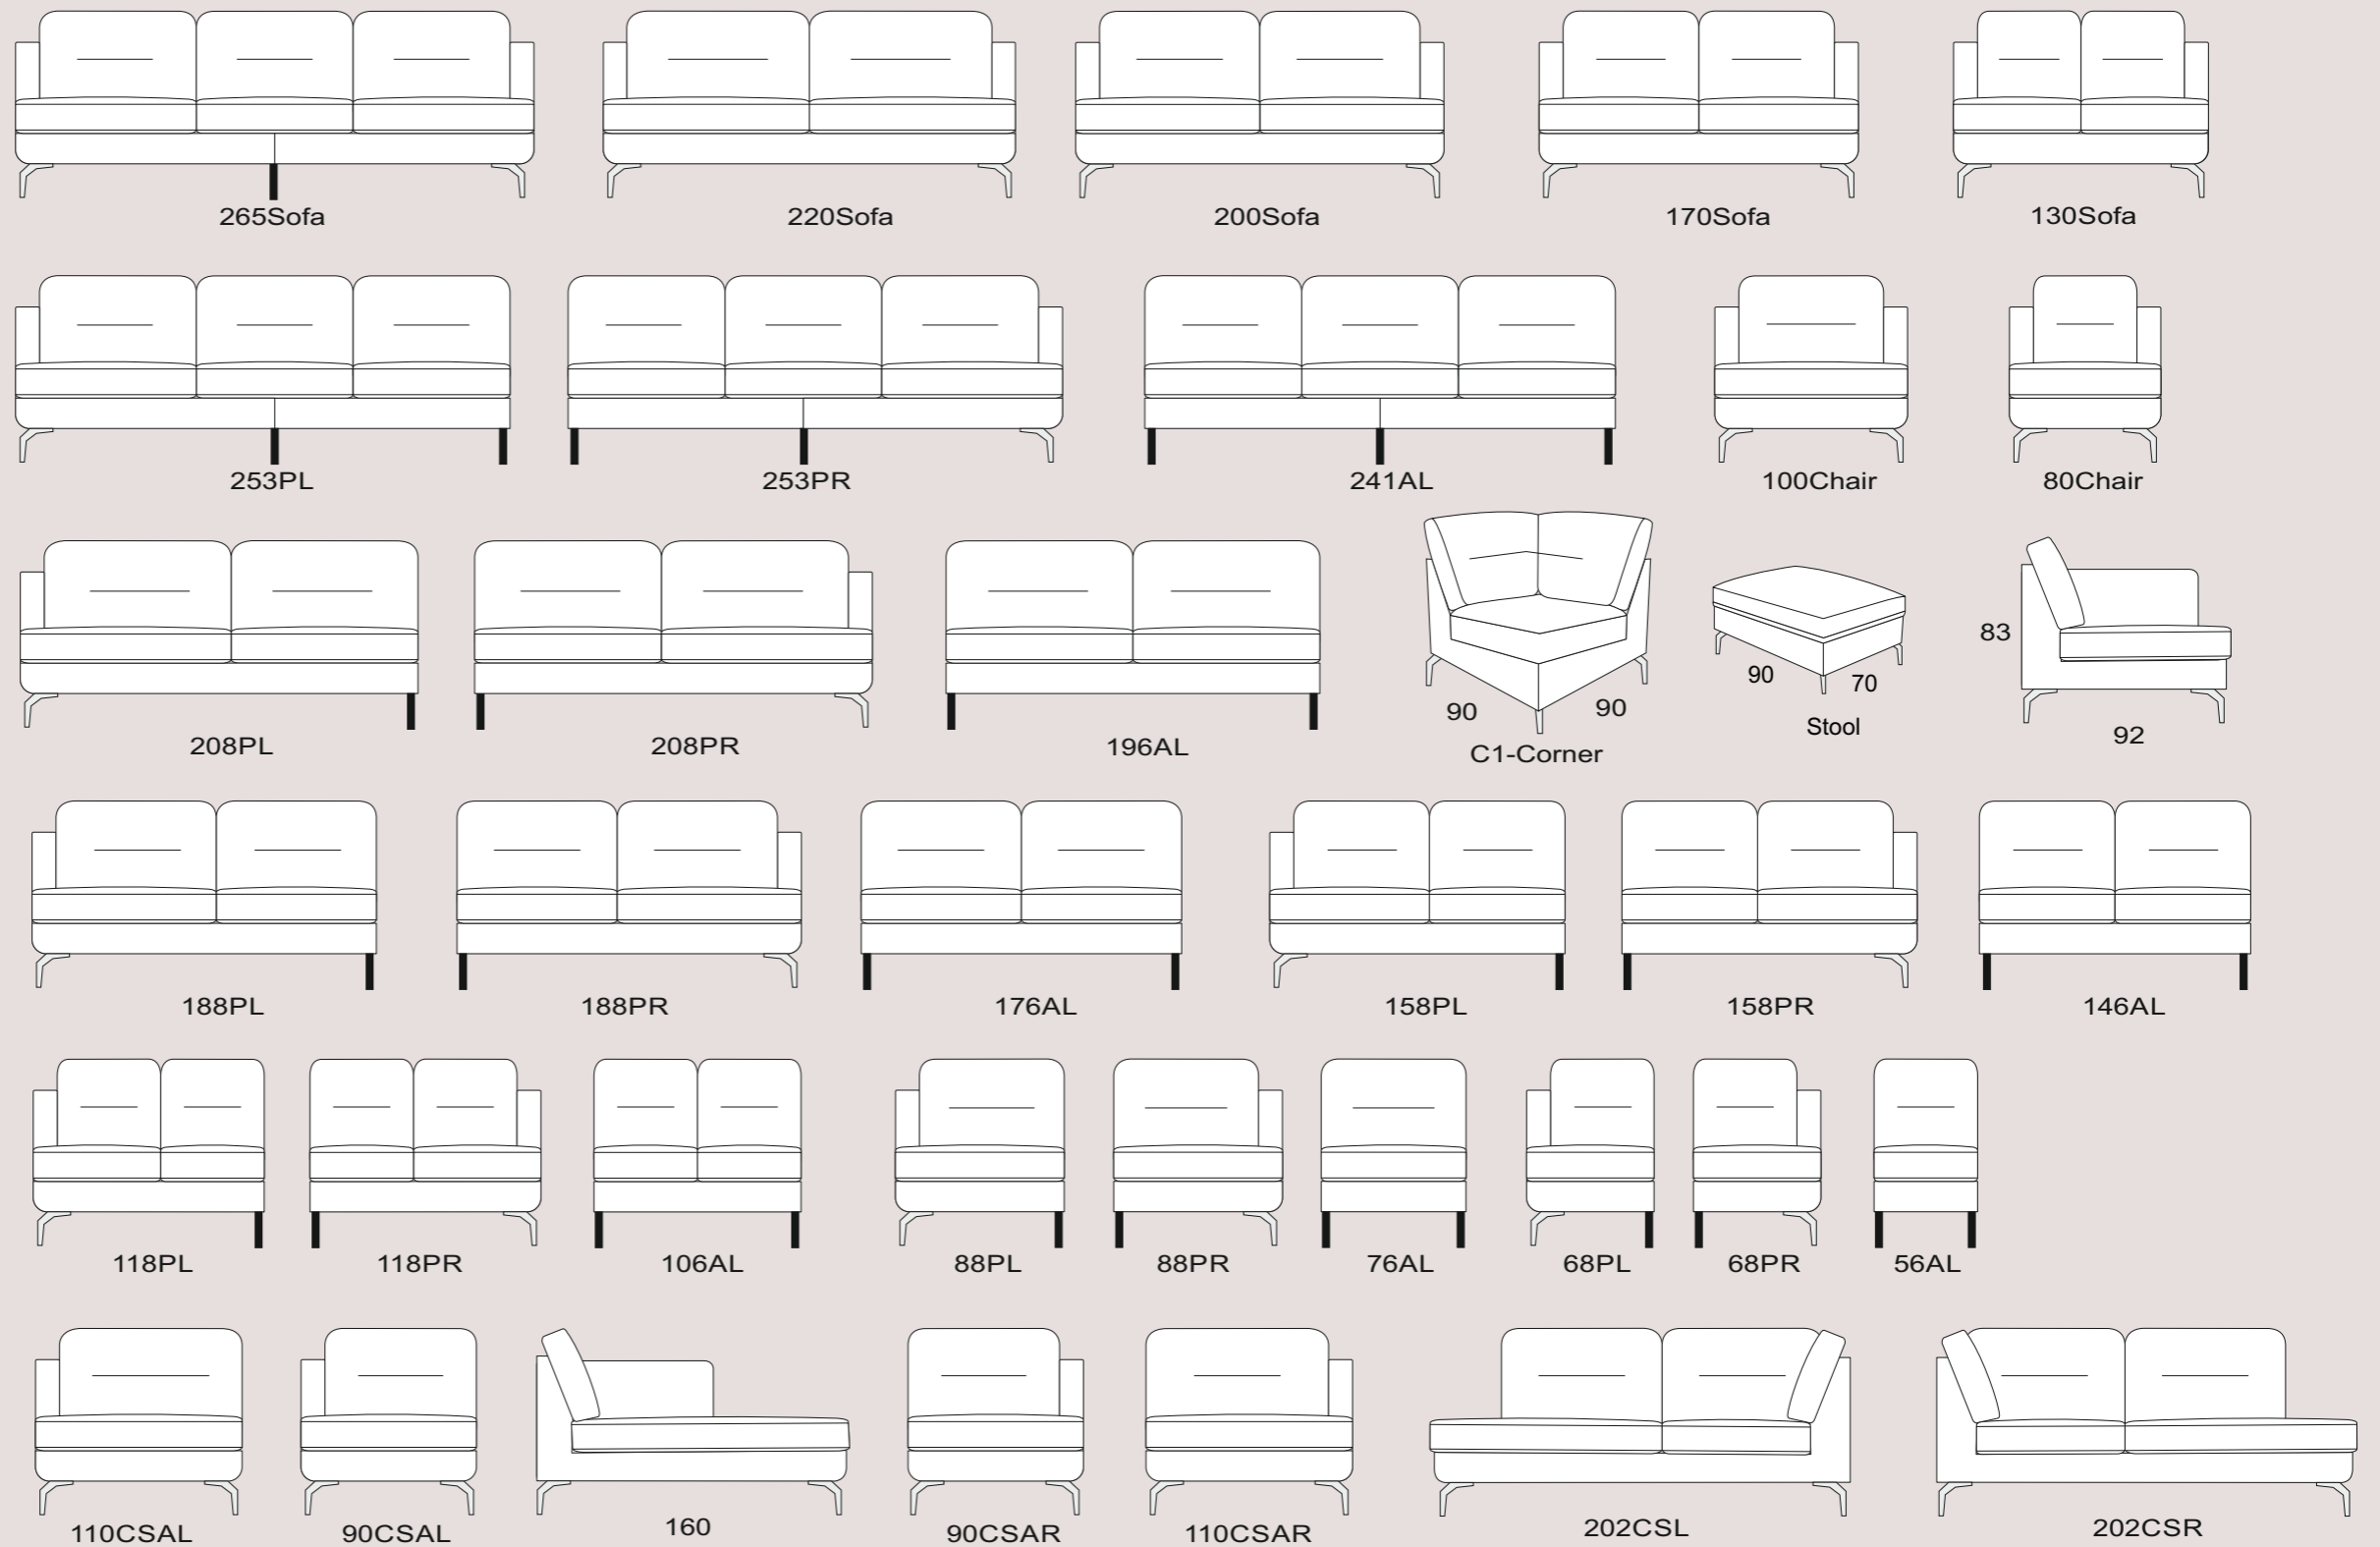

Available in a wide selection of fabrics, colours and designs

Choices of sofa size

Complete modular range

See over for more...

Available in a wide selection of fabrics, colours and designs

Choices of sofa size

Complete modular range

SPECIFICATIONS:

Seat Suspension - Serpentine spring system
 Metal Feet - Chrome, black metal
 Wooden Feet - Available in light oak, beech, dark brown, black
 Model Number - 0391A

COMFORT OPTIONS:

Classic Seat Comfort - Not available
 Supasoft Seat Comfort - High density foam core with a fibre filled duvet top
 Dynamic Seat Comfort - Multi-layer high elastic foam with ripple profile and stabilising core
 Classic Back Comfort - High quality fibre
 Premium Back Comfort - Not available

All dimensions are approximate.
 Please allow tolerance of +/- 25mm (1")