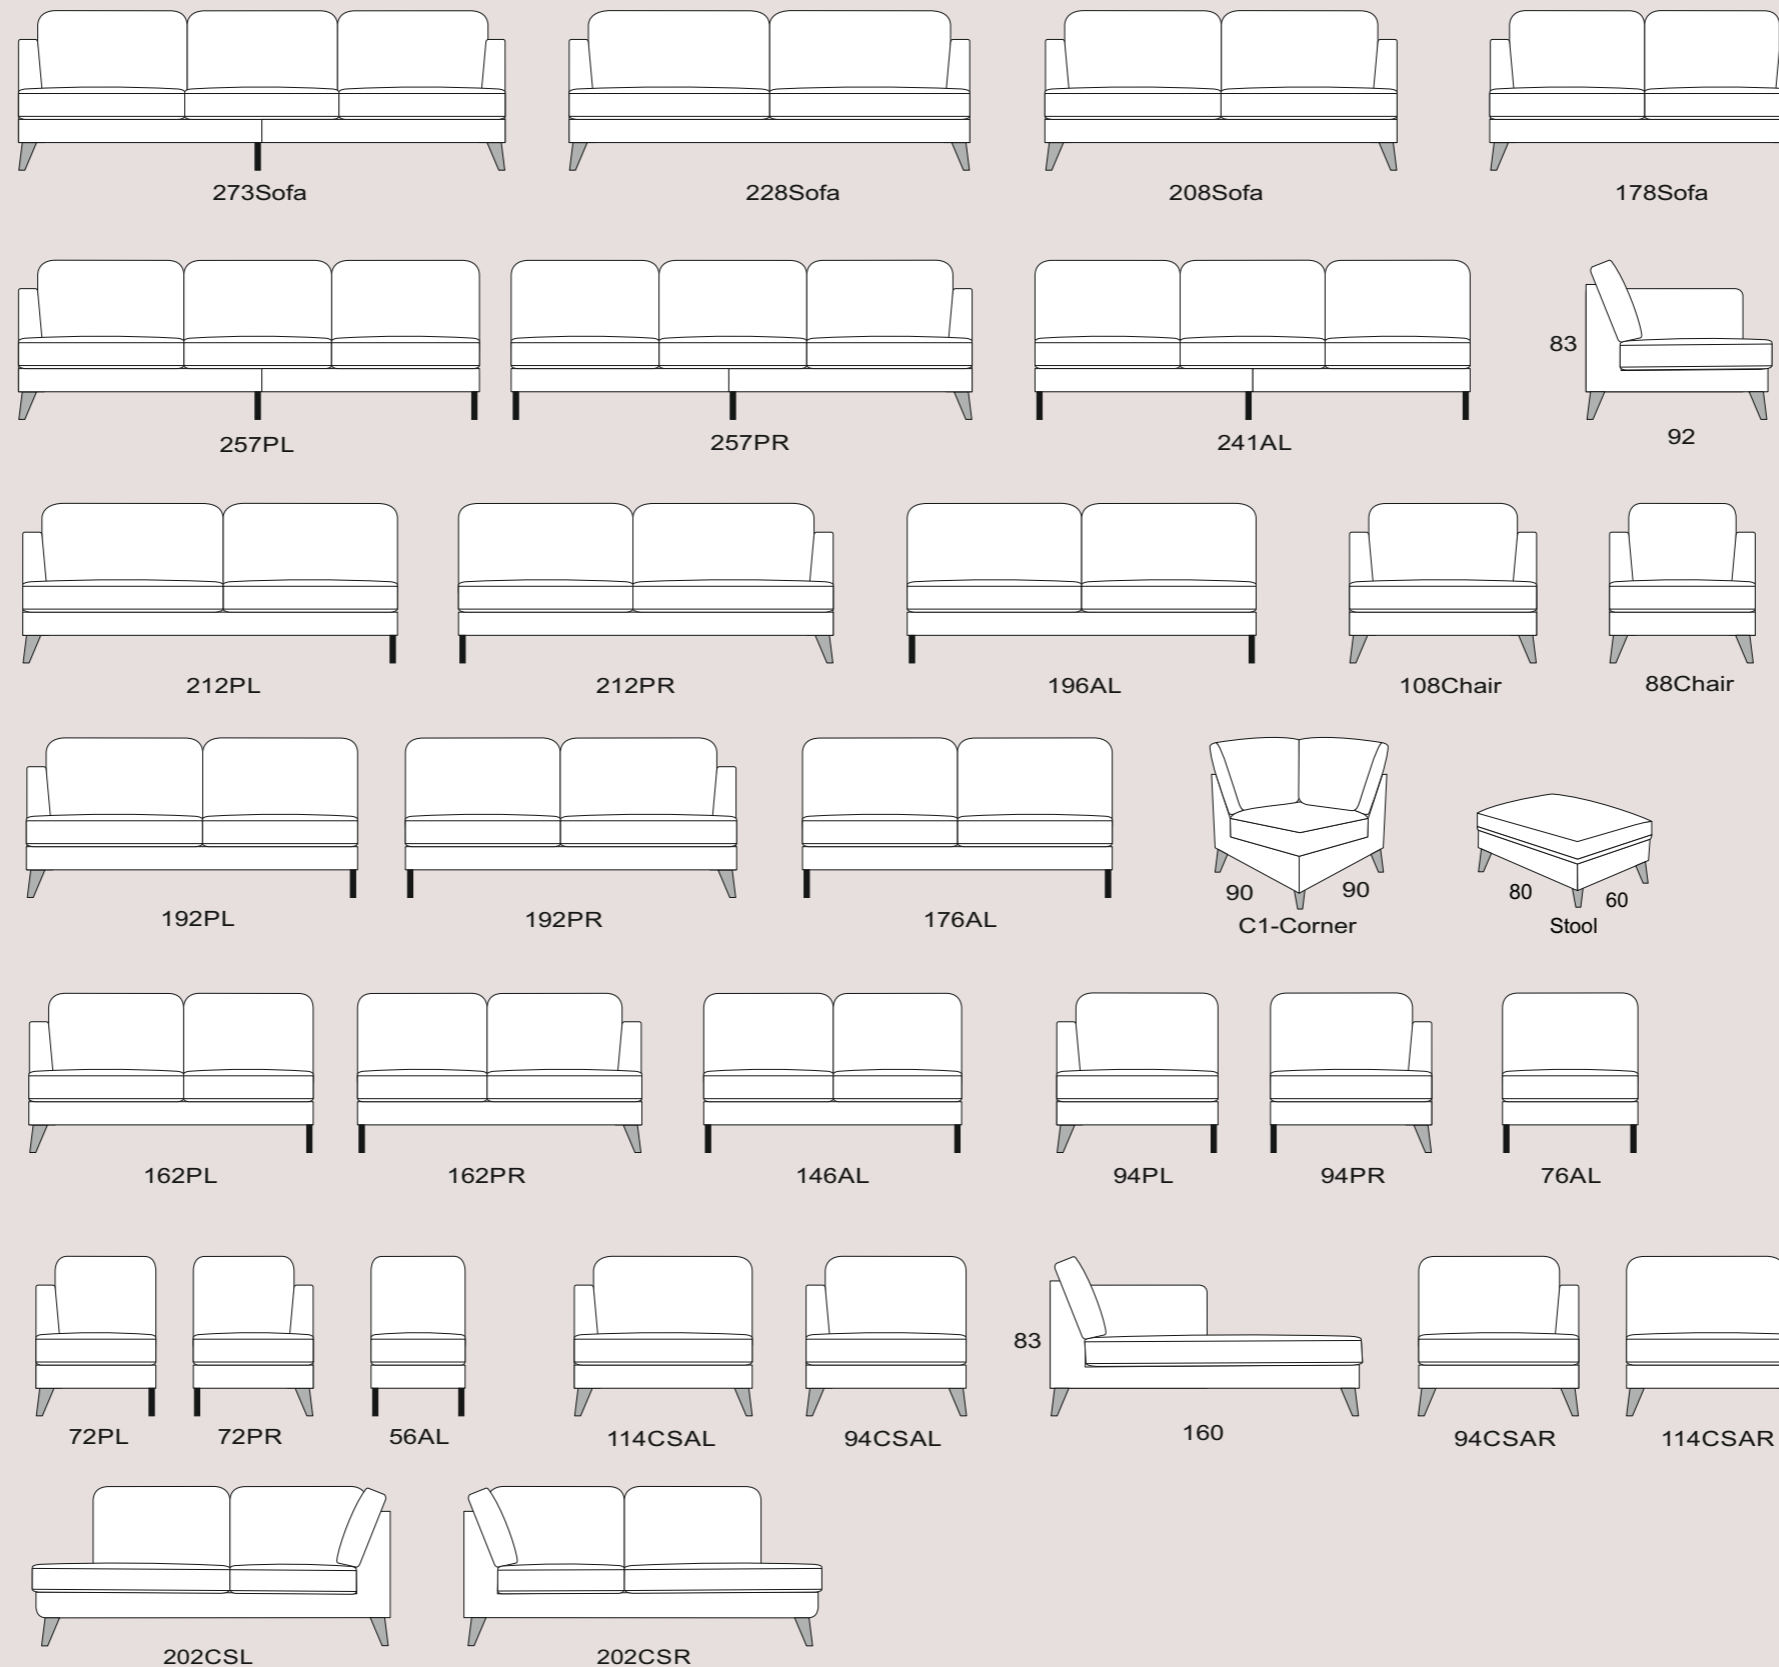

Available in a wide selection of fabrics, colours and designs

Choices of sofa size

Complete modular range

See over for more...

Available in a wide selection of fabrics, colours and designs

Choices of sofa size

Complete modular range

All dimensions are approximate.
Please allow tolerance of +/- 25mm (1")

SPECIFICATION:

- Seat Suspension - Serpentine spring system
- Back Suspension - Elasticated webbing
- Wooden Feet - Available in light oak, beech, dark brown, black
- Metal Feet - Not available
- Model Number - 0385A

COMFORT OPTIONS:

- Classic Seat Comfort - High density foam
- Supasoft Seat Comfort - High density foam core with a fibre filled duvet wrap
- Classic Back Comfort - High quality fibre
- Premium Back Comfort - Not available