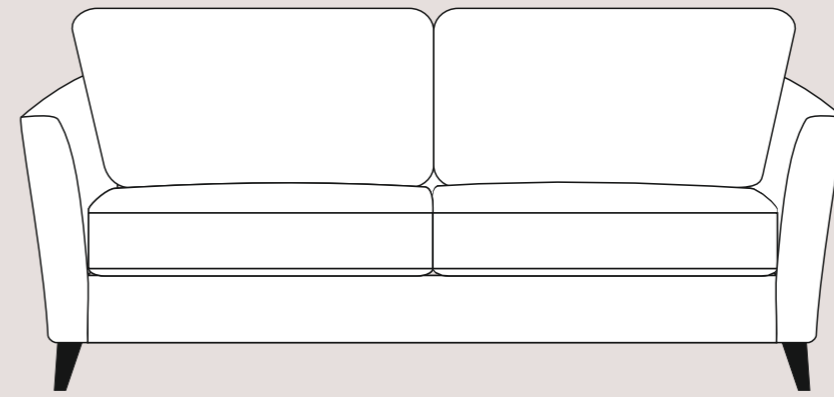

Available in a wide selection of fabrics, colours and designs

Choices of sofa size

See over for more...

Available in a wide selection of fabrics, colours and designs

192Sofa

167 Sofa

138 Sofa

82 Chair

85

99

**75x75
Triangular Footstool**

Choices of sofa size

All dimensions are approximate.
Please allow tolerance of +/- 25mm (1")

SPECIFICATIONS:
Seat Suspension – Serpentine spring system
Seat Cushions – High density foam
Back Cushions – High Quality Fibre
Feet – Dark , Light , Black Finish Wood
Model number – 0175A