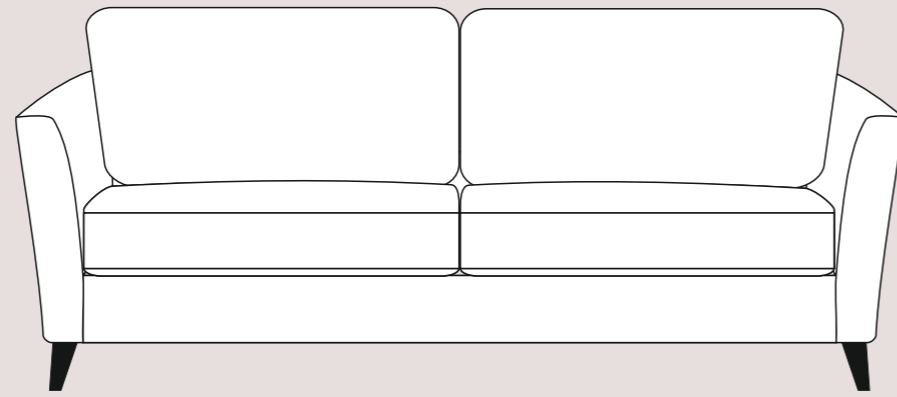

Available in a wide selection of fabrics, colours and designs

Choices of sofa size

See over for more...

Available in a wide selection of fabrics, colours and designs

192Sofa

167 Sofa

138 Sofa

82 Chair

85

99

**75x75
Triangular Footstool**

Choices of sofa size

All dimensions are approximate.
Please allow tolerance of +/- 25mm (1")

SPECIFICATIONS:
Seat Suspension – Serpentine spring system
Seat Cushions – High density foam
Back Cushions – High Quality Fibre
Feet – Dark , Light , Black Finish Wood
Model number – 0175A