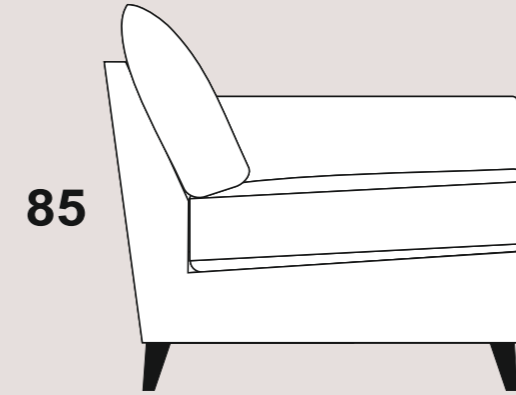

Available in a wide selection of fabrics, colours and designs

Choices of sofa size

See over for more...

Available in a wide selection of fabrics, colours and designs

192Sofa

167 Sofa

138 Sofa

82 Chair

85

99

**75x75
Triangular Footstool**

Choices of sofa size

All dimensions are approximate.
Please allow tolerance of +/- 25mm (1")

SPECIFICATIONS:
Seat Suspension – Serpentine spring system
Seat Cushions – High density foam
Back Cushions – High Quality Fibre
Feet – Dark , Light , Black Finish Wood
Model number – 0175A