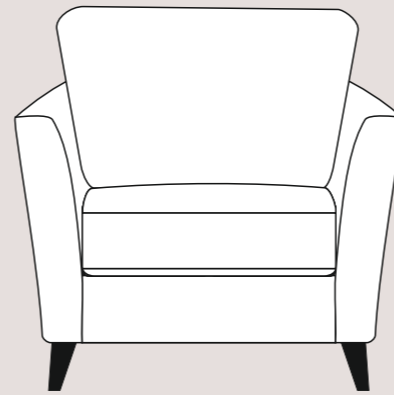

Available in a wide selection of fabrics, colours and designs

Choices of sofa size

See over for more...

Available in a wide selection of fabrics, colours and designs

192Sofa

167 Sofa

138 Sofa

82 Chair

85

99

**75x75
Triangular Footstool**

Choices of sofa size

All dimensions are approximate.
Please allow tolerance of +/- 25mm (1")

SPECIFICATIONS:
Seat Suspension – Serpentine spring system
Seat Cushions – High density foam
Back Cushions – High Quality Fibre
Feet – Dark , Light , Black Finish Wood
Model number – 0175A