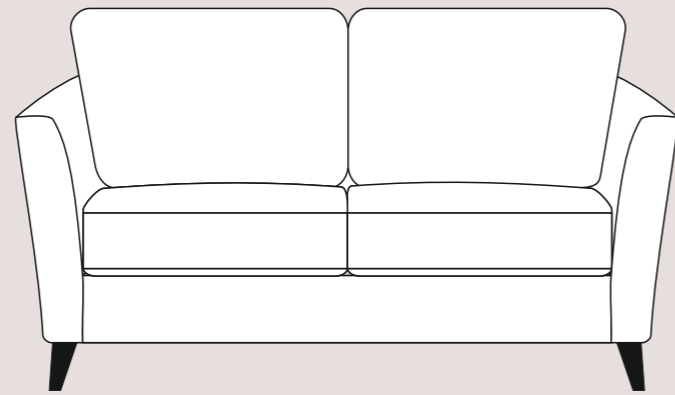

Available in a wide selection of fabrics, colours and designs

Choices of sofa size

See over for more...

Available in a wide selection of fabrics, colours and designs

192Sofa

167 Sofa

138 Sofa

82 Chair

85

99

**75x75
Triangular Footstool**

Choices of sofa size

All dimensions are approximate.
Please allow tolerance of +/- 25mm (1")

SPECIFICATIONS:
Seat Suspension – Serpentine spring system
Seat Cushions – High density foam
Back Cushions – High Quality Fibre
Feet – Dark , Light , Black Finish Wood
Model number – 0175A