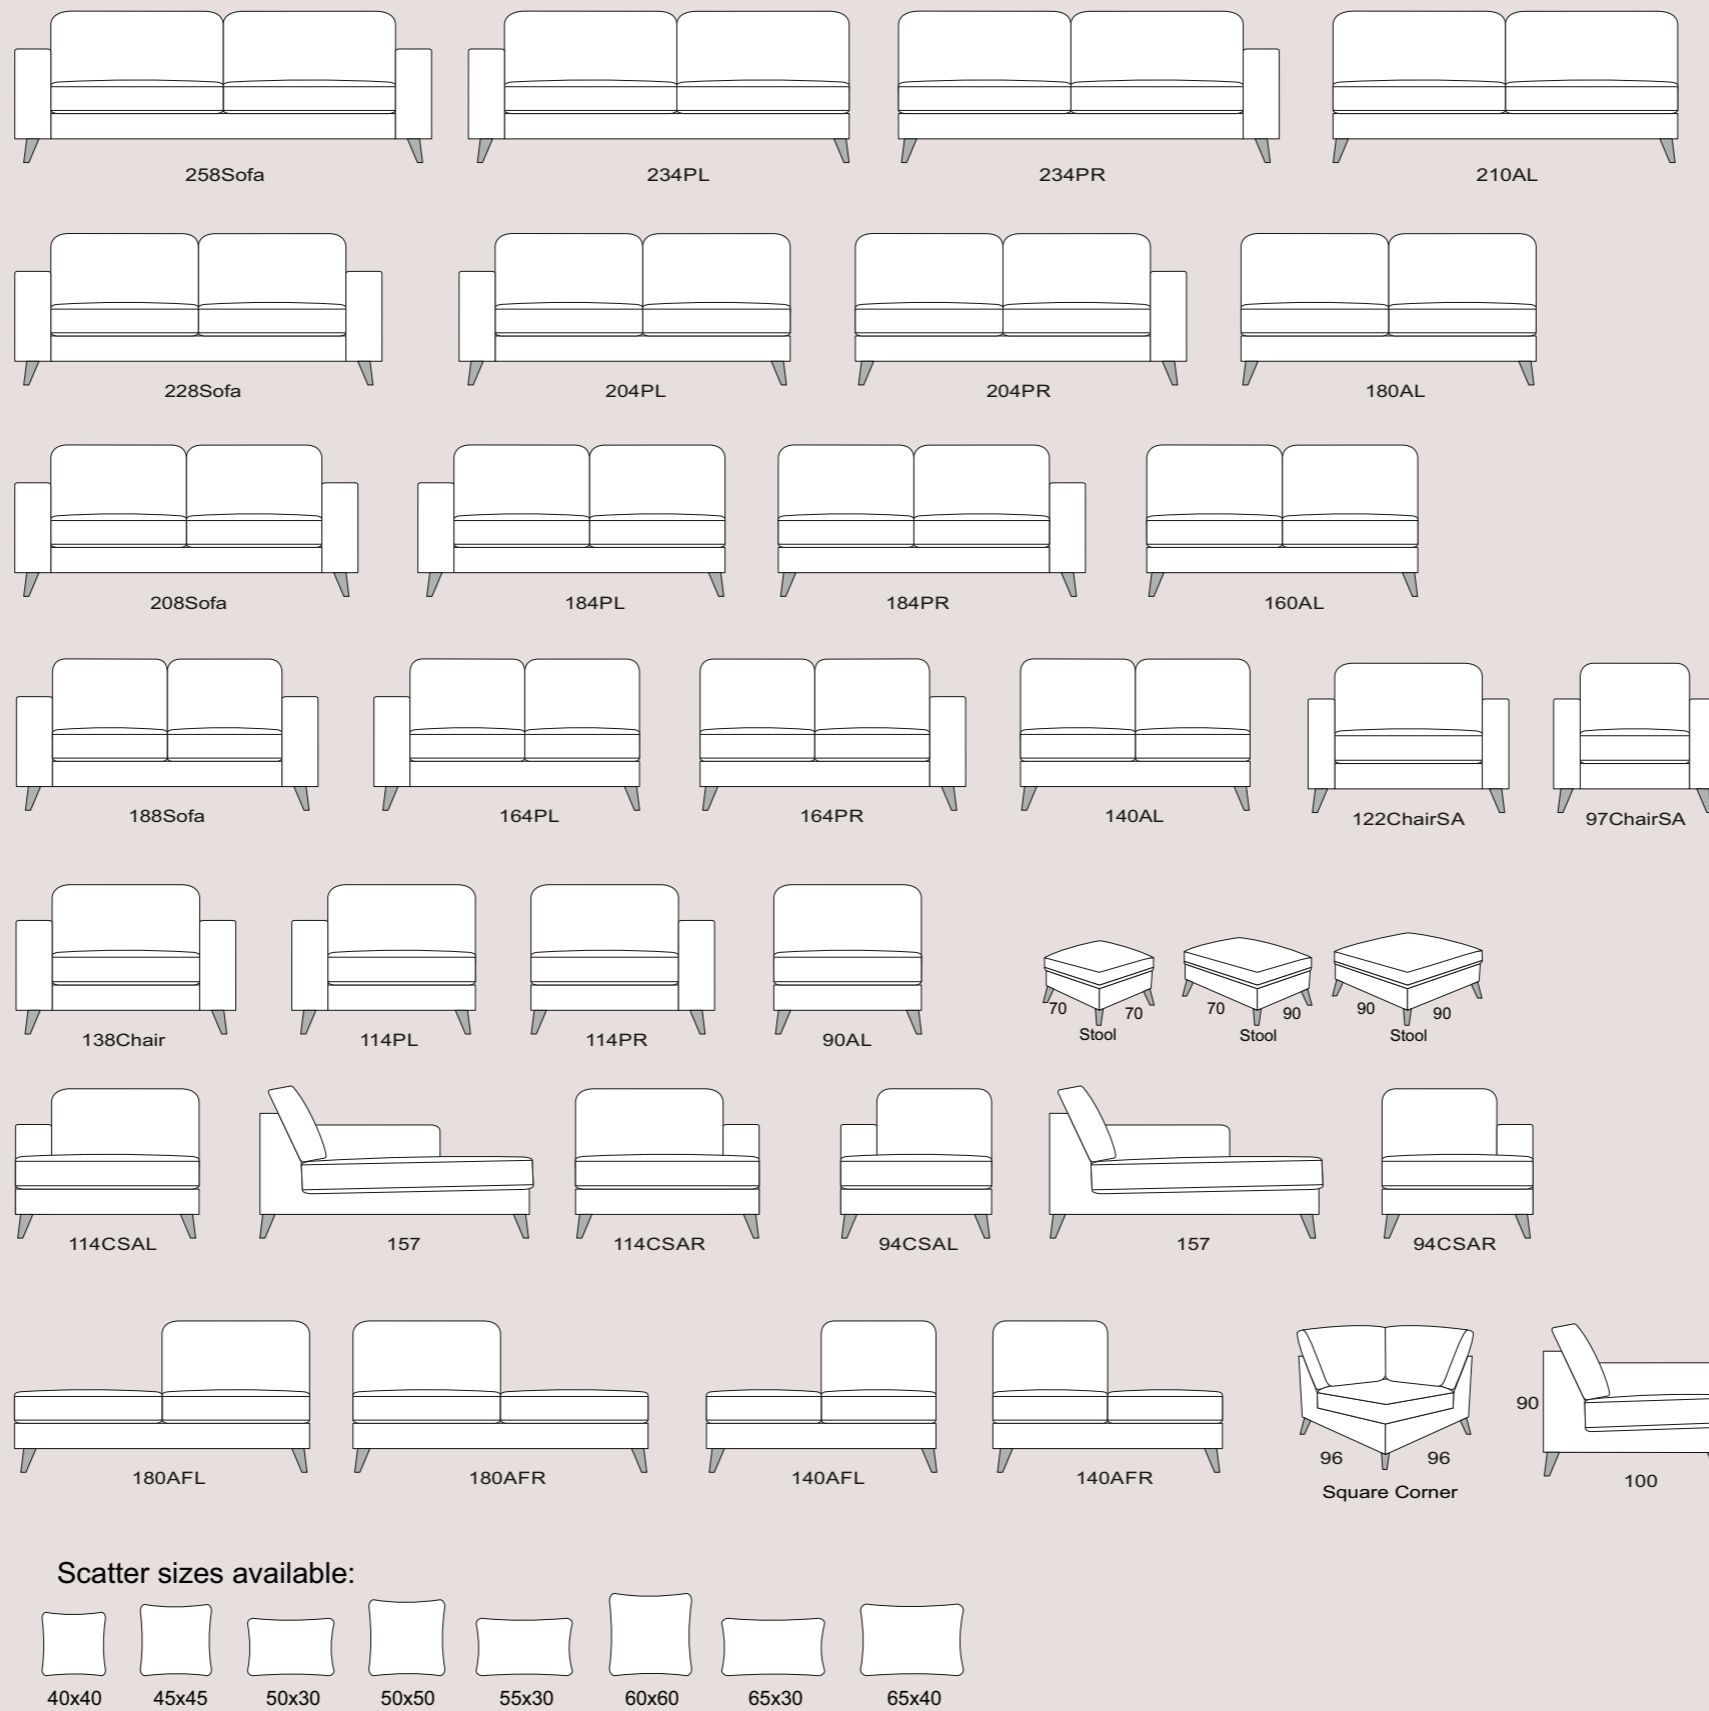

Available in a wide selection of fabrics, colours and designs

Choices of sofa size

Complete modular range

*See over for more...*

Available in a wide selection of fabrics, colours and designs

Choices of sofa size

Complete modular range

All dimensions are approximate.  
Please allow tolerance of +/- 25mm (1")

**SPECIFICATIONS:**

Seat Suspension – Serpentine spring system

Back Suspension – Elasticated webbing

Seat Cushions – Classic Seat: High density foam

Supasoft Seat: High elastic foam core with a multi-baffled, fibre-filled duvet wrap on both sides

Back Cushions – Classic Back: High quality fibre

Premium Back: Feather and fibre mix

Feet – Light oak, beech, dark brown, black

Model number – 0316A