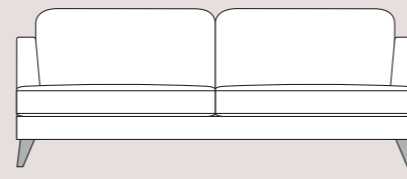

Complete modular range

All dimensions are approximate.
Please allow tolerance of +/- 25mm (1")

265Sofa

220Sofa

200Sofa

170Sofa

253PL

253PR

241AL

83

92

208PL

208PR

196AL

100Chair

80Chair

Model Number - 0312A

COMFORT OPTIONS:

Classic Seat Comfort - High density foam

Supasoft Seat Comfort - High density foam core with a fibre filled duvet wrap

Classic Back Comfort - High quality fibre

Premium Back Comfort - Not available