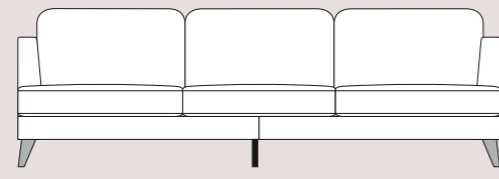

Available in a
wide selection
of fabrics,
colours and
designs

Choices of
sofa size

Complete modular
range

See over for more...

Available in a wide selection of fabrics, colours and designs

Choices of sofa size

Complete modular range

All dimensions are approximate.
Please allow tolerance of +/- 25mm (1")

265Sofa

220Sofa

200Sofa

170Sofa

253PL

253PR

241AL

83

92

208PL

208PR

196AL

100Chair

80Chair

Model Number - 0312A

COMFORT OPTIONS:

Classic Seat Comfort - High density foam

Supasoft Seat Comfort - High density foam core with a fibre filled duvet wrap

Classic Back Comfort - High quality fibre

Premium Back Comfort - Not available