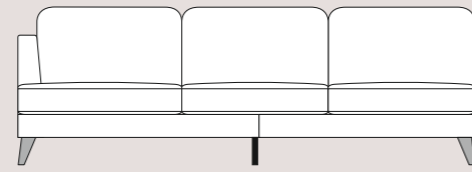

Complete modular range

All dimensions are approximate.
Please allow tolerance of +/- 25mm (1")

265Sofa

220Sofa

200Sofa

170Sofa

253PL

253PR

241AL

83

92

208PL

208PR

196AL

100Chair

80Chair

188PL

188PR

176AL

90

90

C1-Corner

80

60

Model Number - 0312A

COMFORT OPTIONS:

Classic Seat Comfort - High density foam

Supasoft Seat Comfort - High density foam core with a fibre filled duvet wrap

Classic Back Comfort - High quality fibre

Premium Back Comfort - Not available