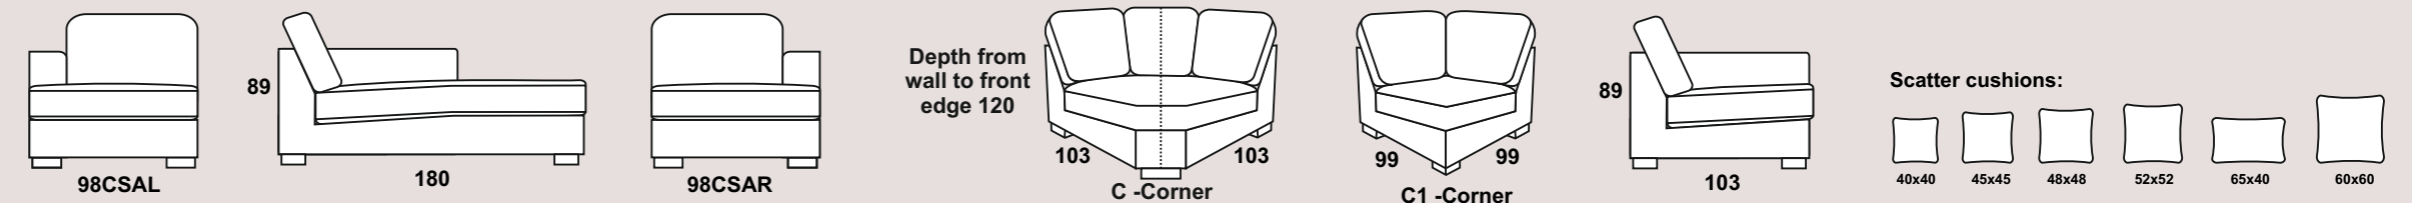

Available in a wide selection of fabrics, colours and designs

Choices of sofa size

Complete modular range

See over for more...

Available in a wide selection of fabrics, colours and designs

Choices of sofa size

Complete modular range

All dimensions are approximate.
Please allow tolerance of +/- 25mm (1")

SPECIFICATIONS:
 Seat Suspension – Serpentine spring system
 Back Suspension – Elasticated webbing
 Seat Cushions – High Density Foam with Fibre Wrap
 Back Cushions – High Quality Fibre
 Feet – Dark , Light , Black Finish Wood
 Model number – 0135A