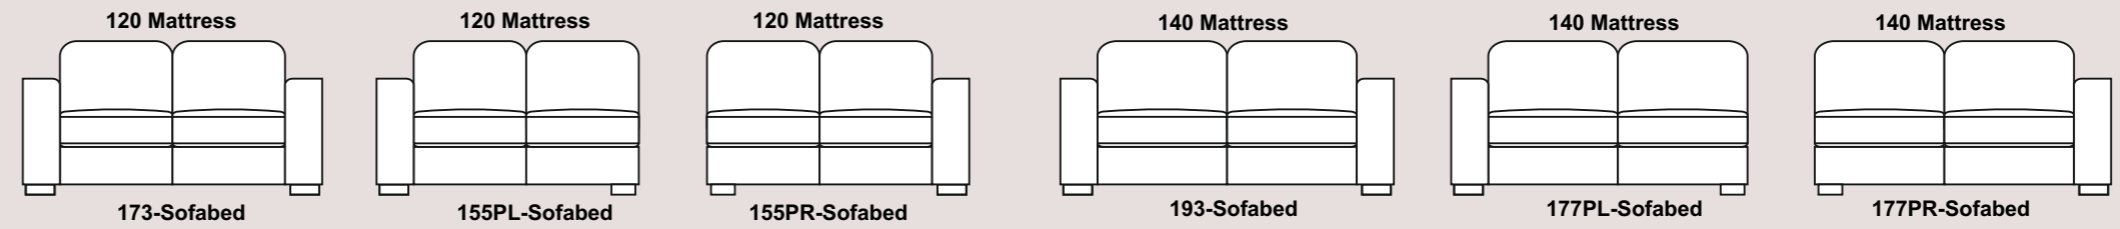

Available in a wide selection of fabrics, colours and designs

Choices of sofa size

Complete modular range

See over for more...

Available in a wide selection of fabrics, colours and designs

Choices of sofa size

Complete modular range

All dimensions are approximate.
Please allow tolerance of +/- 25mm (1")

SPECIFICATIONS:
 Seat Suspension – Serpentine spring system
 Back Suspension – Elasticated webbing
 Seat Cushions – High Density Foam with Fibre Wrap
 Back Cushions – High Quality Fibre
 Feet – Dark , Light , Black Finish Wood
 Model number – 0135A