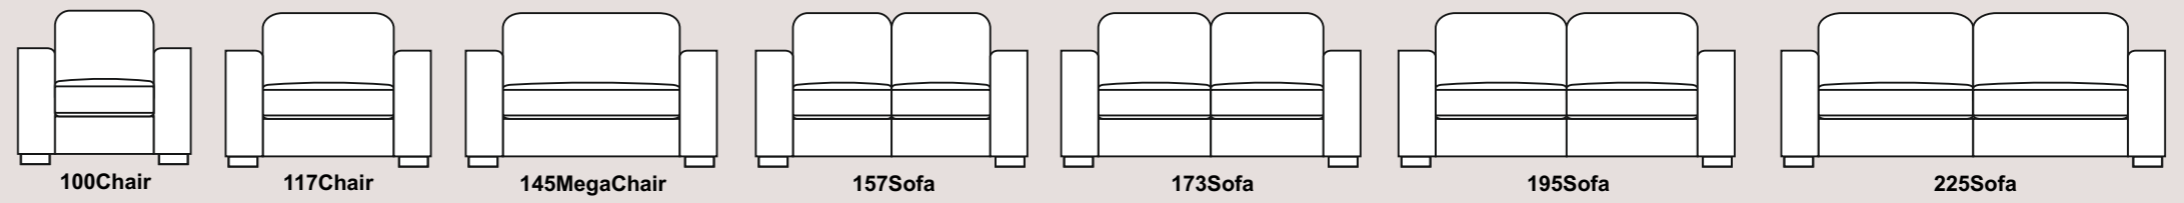

Available in a wide selection of fabrics, colours and designs

Choices of sofa size

Complete modular range

See over for more...

Available in a wide selection of fabrics, colours and designs

Choices of sofa size

Complete modular range

All dimensions are approximate.
Please allow tolerance of +/- 25mm (1")

SPECIFICATIONS:
 Seat Suspension – Serpentine spring system
 Back Suspension – Elasticated webbing
 Seat Cushions – High Density Foam with Fibre Wrap
 Back Cushions – High Quality Fibre
 Feet – Dark , Light , Black Finish Wood
 Model number – 0135A