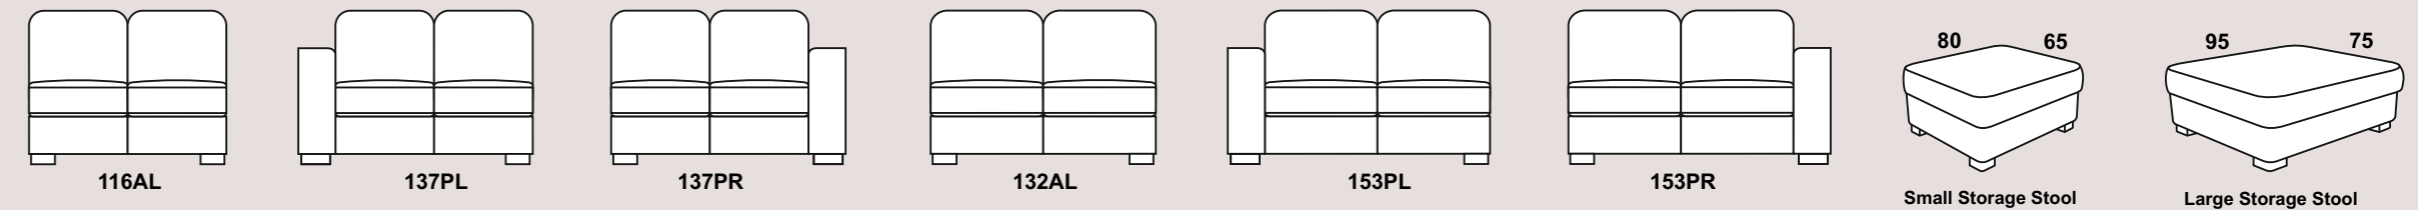

Available in a wide selection of fabrics, colours and designs

Choices of sofa size

Complete modular range

See over for more...

Available in a wide selection of fabrics, colours and designs

Choices of sofa size

Complete modular range

All dimensions are approximate.
Please allow tolerance of +/- 25mm (1")

SPECIFICATIONS:
 Seat Suspension – Serpentine spring system
 Back Suspension – Elasticated webbing
 Seat Cushions – High Density Foam with Fibre Wrap
 Back Cushions – High Quality Fibre
 Feet – Dark , Light , Black Finish Wood
 Model number – 0135A