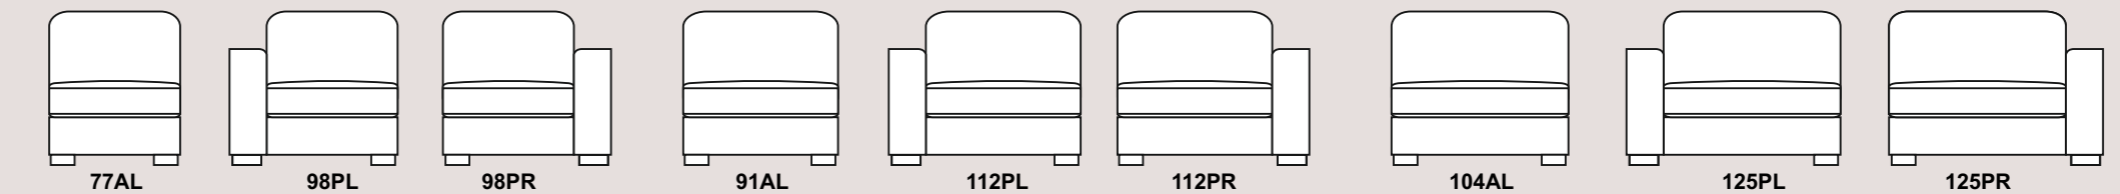

Complete modular range

All dimensions are approximate.
Please allow tolerance of +/- 25mm (1")

SPECIFICATIONS:
 Seat Suspension – Serpentine spring system
 Back Suspension – Elasticated webbing
 Seat Cushions – High Density Foam with Fibre Wrap
 Back Cushions – High Quality Fibre
 Feet – Dark , Light , Black Finish Wood
 Model number – 0135A