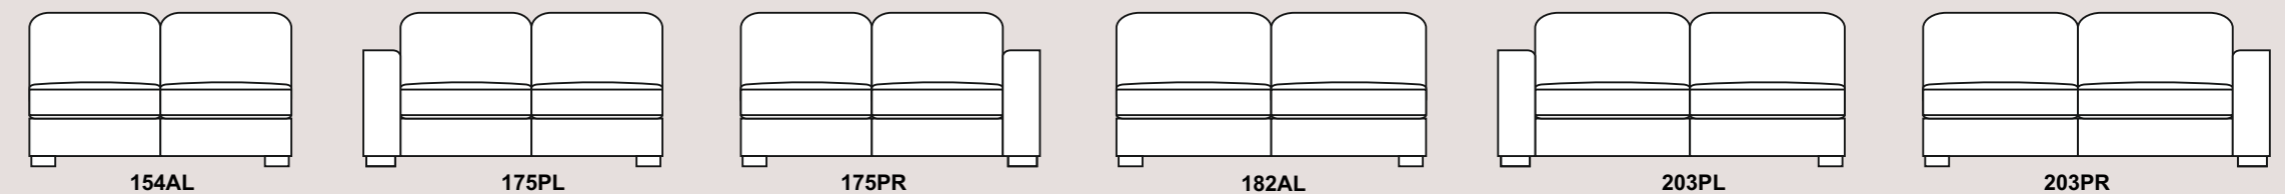

Available in a wide selection of fabrics, colours and designs

Choices of sofa size

Complete modular range

See over for more...

Available in a wide selection of fabrics, colours and designs

Choices of sofa size

Complete modular range

All dimensions are approximate.
Please allow tolerance of +/- 25mm (1")

SPECIFICATIONS:
 Seat Suspension – Serpentine spring system
 Back Suspension – Elasticated webbing
 Seat Cushions – High Density Foam with Fibre Wrap
 Back Cushions – High Quality Fibre
 Feet – Dark , Light , Black Finish Wood
 Model number – 0135A