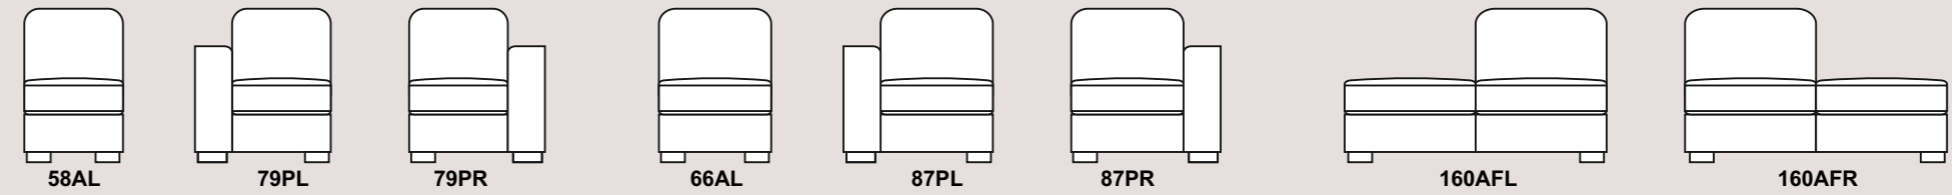

Available in a wide selection of fabrics, colours and designs

Choices of sofa size

Complete modular range

See over for more...

Available in a wide selection of fabrics, colours and designs

Choices of sofa size

Complete modular range

All dimensions are approximate.
Please allow tolerance of +/- 25mm (1")

SPECIFICATIONS:
 Seat Suspension – Serpentine spring system
 Back Suspension – Elasticated webbing
 Seat Cushions – High Density Foam with Fibre Wrap
 Back Cushions – High Quality Fibre
 Feet – Dark , Light , Black Finish Wood
 Model number – 0135A